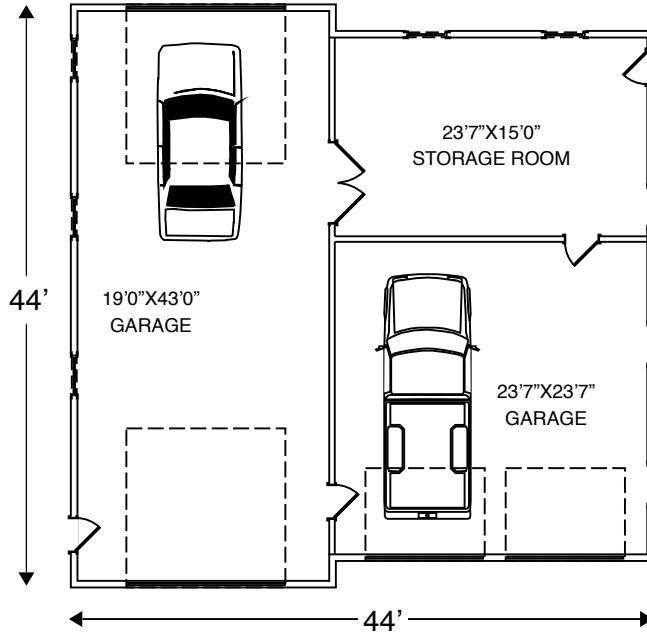

#210810

44X44 GARAGE W 12X12 & 9X7 DOORS (8&5 PITCH)

1st floor plan

front elevation

rear elevation

right elevation

left elevation