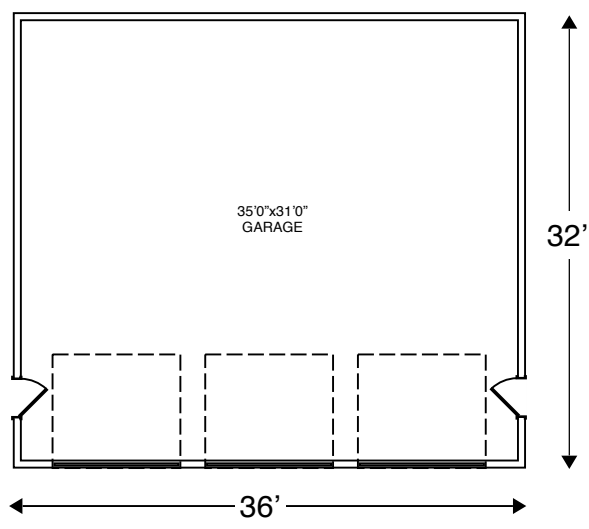

# 36x32 GARAGE 9X8 DOORS (8 PITCH)

1st floor plan

front elevation

rear elevation

right elevation

left elevation