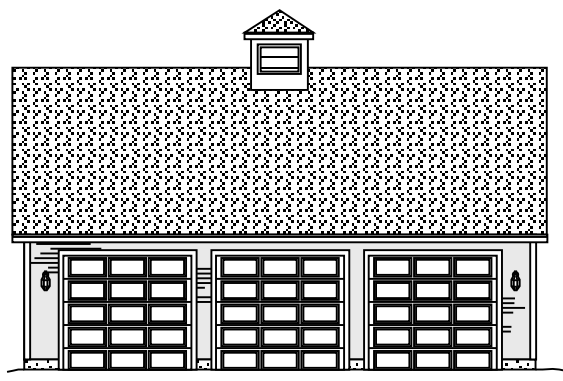

# 36x32 GARAGE 9X8 DOORS (8 PITCH)

1st floor plan

front elevation

rear elevation

right elevation

left elevation