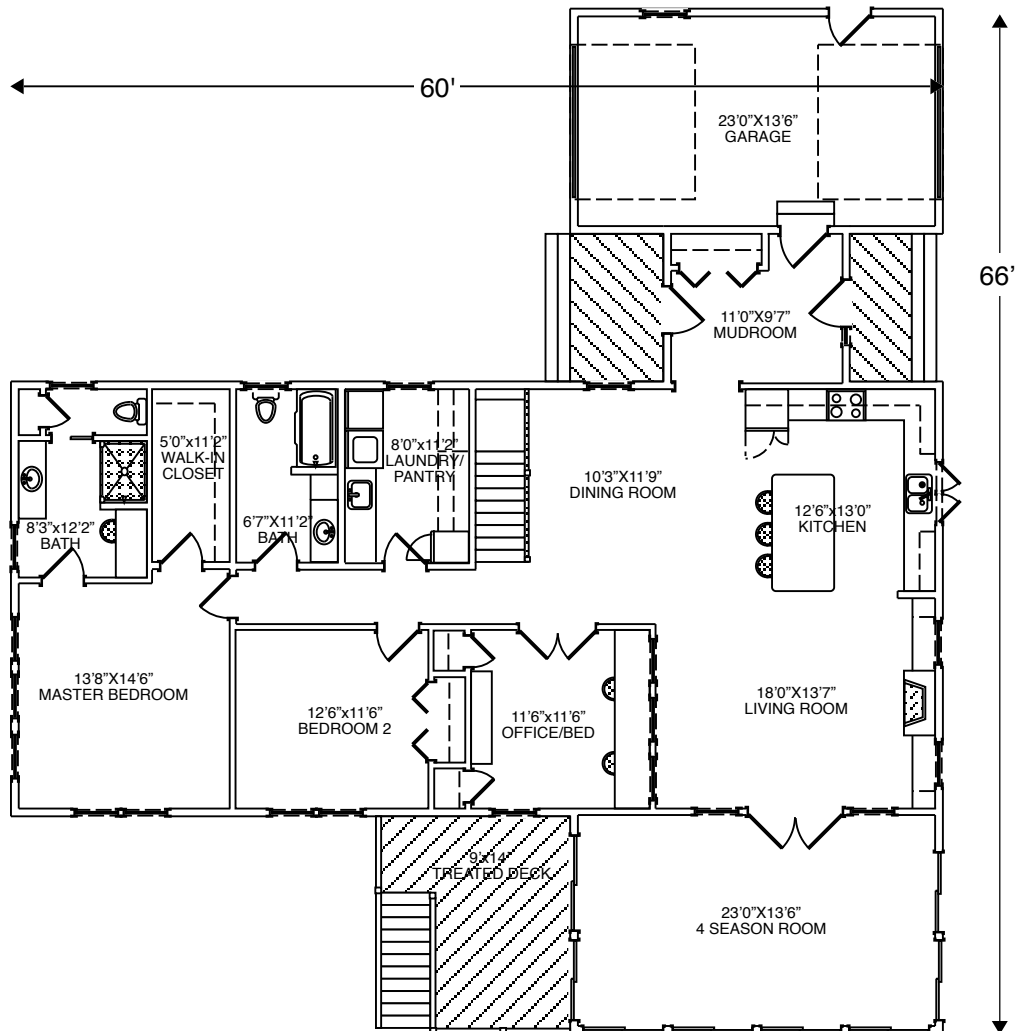

#200314

2136 sq ft, 3 Bedroom, 2 Bath

DRIVE UNDER

1st FLOOR PLAN

2136 sq ft

rear elevation

right elevation

left elevation