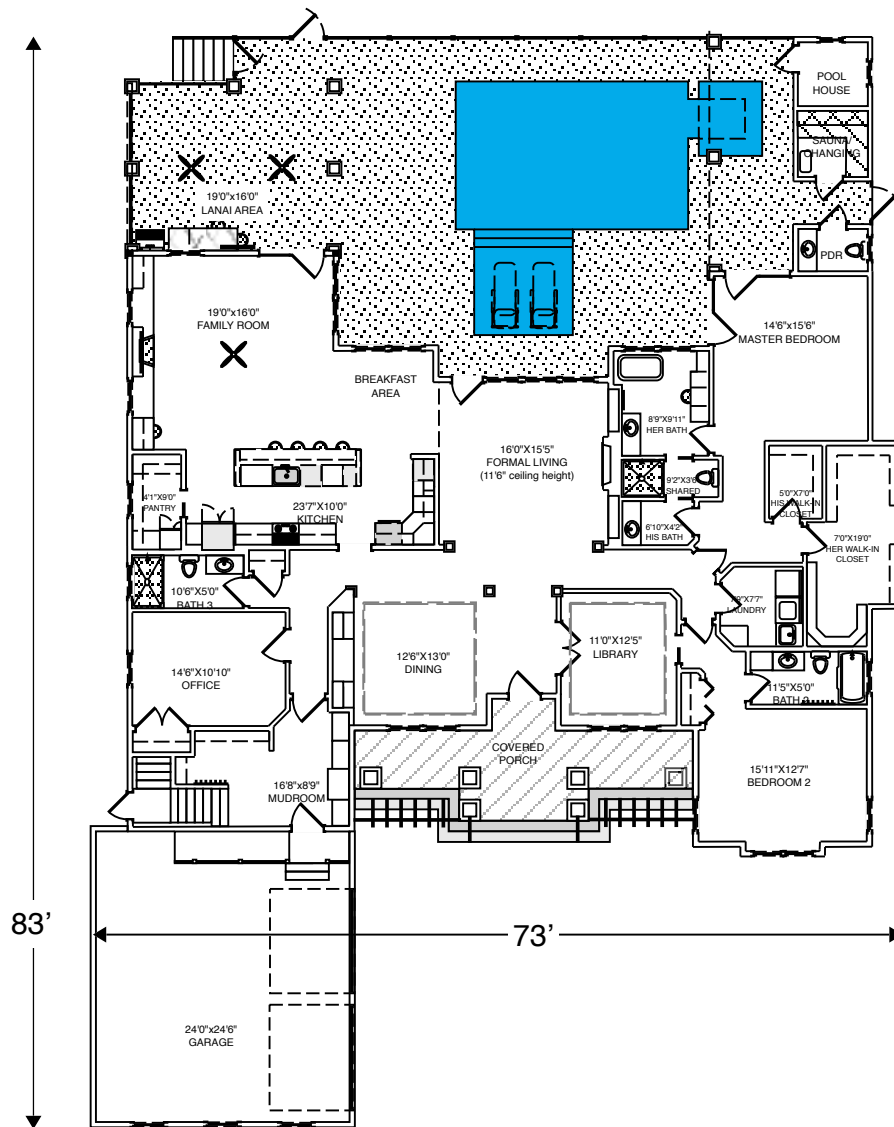

# 3077 sq ft, 3 Bedroom, 3 Bath

## 1st FLOOR PLAN

3077 sq ft

rear elevation

right elevation

left elevation