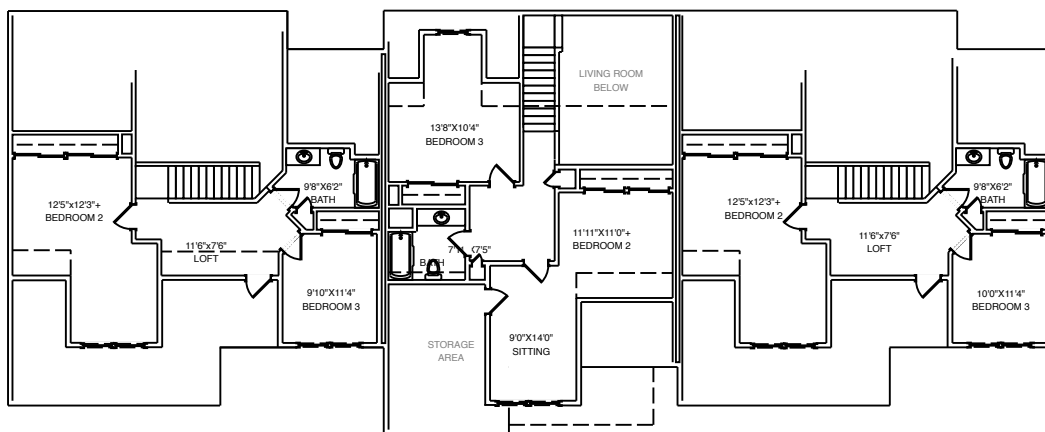

#180108

3880 sq ft, 3 Bedroom, 2-1/2 Bath

Triplex

Unit 1 1010 sq ft 1st floor  
608 sq ft 2nd floor  
1618 sq ft total

Unit 2 954 sq ft 1st floor  
690 sq ft 2nd floor  
1644 sq ft total

Unit 3 1010 sq ft 1st floor  
608 sq ft 2nd floor  
1618 sq ft total

1st FLOOR PLAN

2nd FLOOR PLAN

rear elevation

right elevation

left elevation