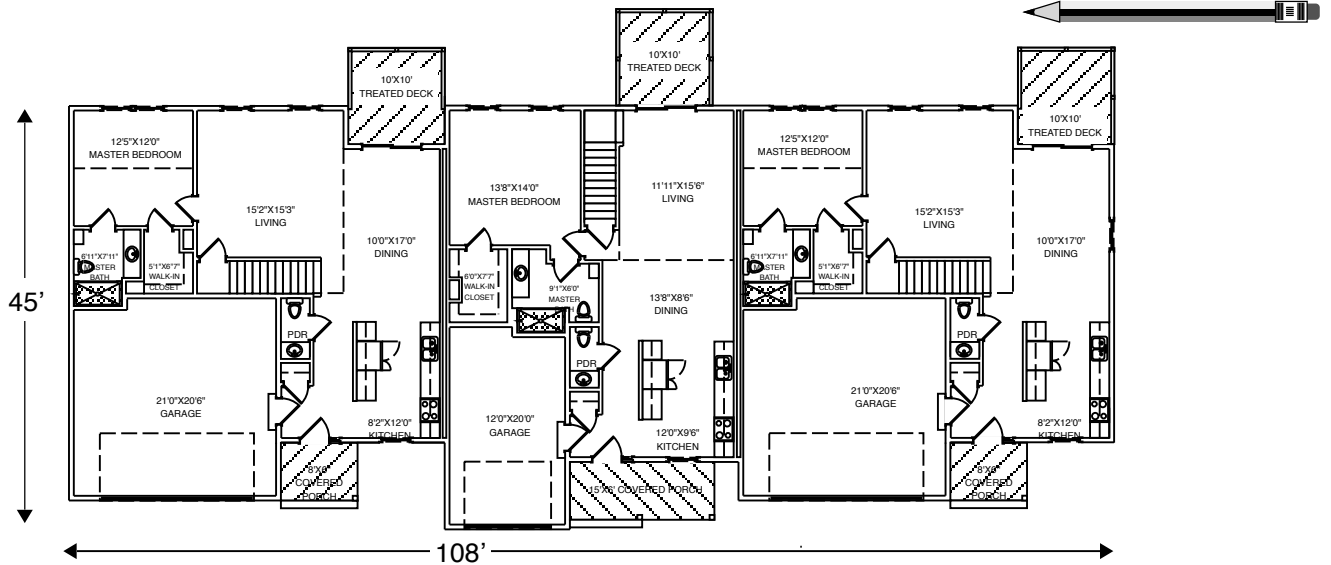

#180108

3880 sq ft, 3 Bedroom, 2-1/2 Bath

Triplex

Unit 1 1010 sq ft 1st floor  
608 sq ft 2nd floor  
1618 sq ft total

Unit 2 954 sq ft 1st floor  
690 sq ft 2nd floor  
1644 sq ft total

Unit 3 1010 sq ft 1st floor  
608 sq ft 2nd floor  
1618 sq ft total

1st FLOOR PLAN

2nd FLOOR PLAN

rear elevation

right elevation

left elevation