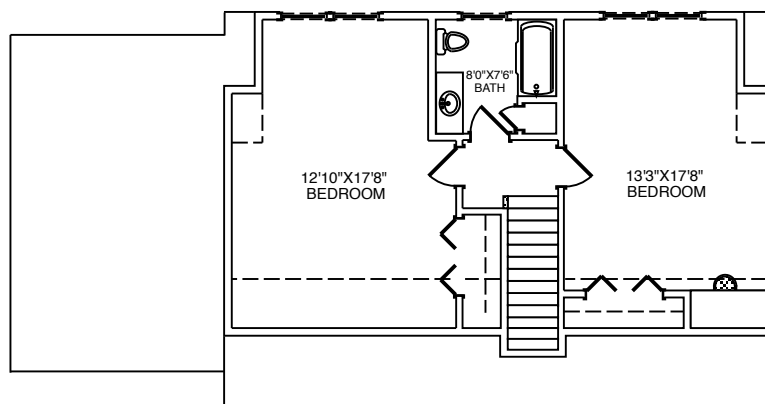

#170901

1959 sq ft, 43 Bedroom, 2-1/2 Bath w/screen room

DRIVE UNDER

1st FLOOR PLAN

1244 sq ft

2nd FLOOR PLAN

715 sq ft

rear elevation

right elevation

left elevation