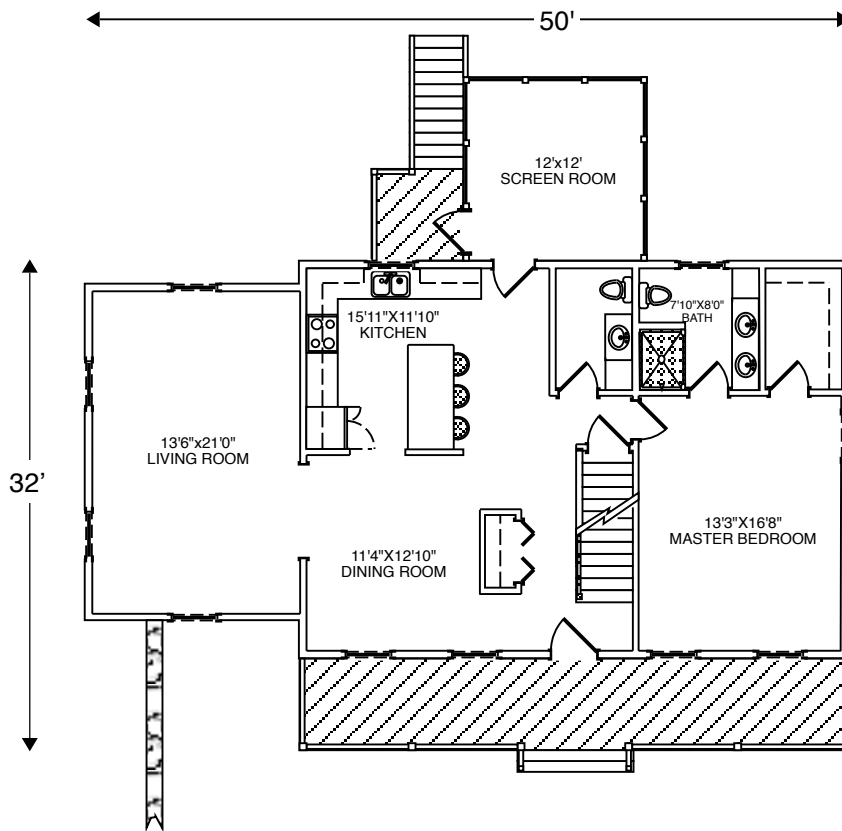

#170901

1959 sq ft, 43 Bedroom, 2-1/2 Bath w/screen room

DRIVE UNDER

1st FLOOR PLAN

1244 sq ft

2nd FLOOR PLAN

715 sq ft

rear elevation

right elevation

left elevation