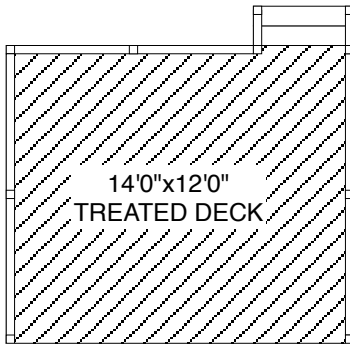

14x12 Deck

comes with 2 stair locations

floor plan

elevations