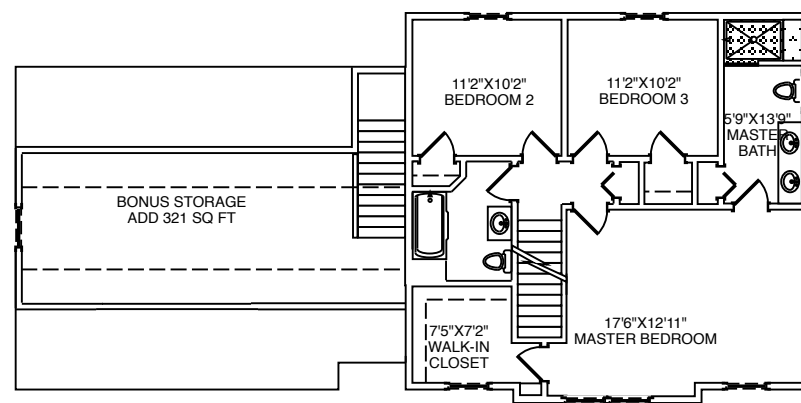

#160921

1676 sq ft, 3 Bedroom, 2-1/2 Bath w/bonus storage

1st FLOOR PLAN
850 sq ft

2nd FLOOR PLAN
826 sq ft

rear elevation

right elevation

left elevation