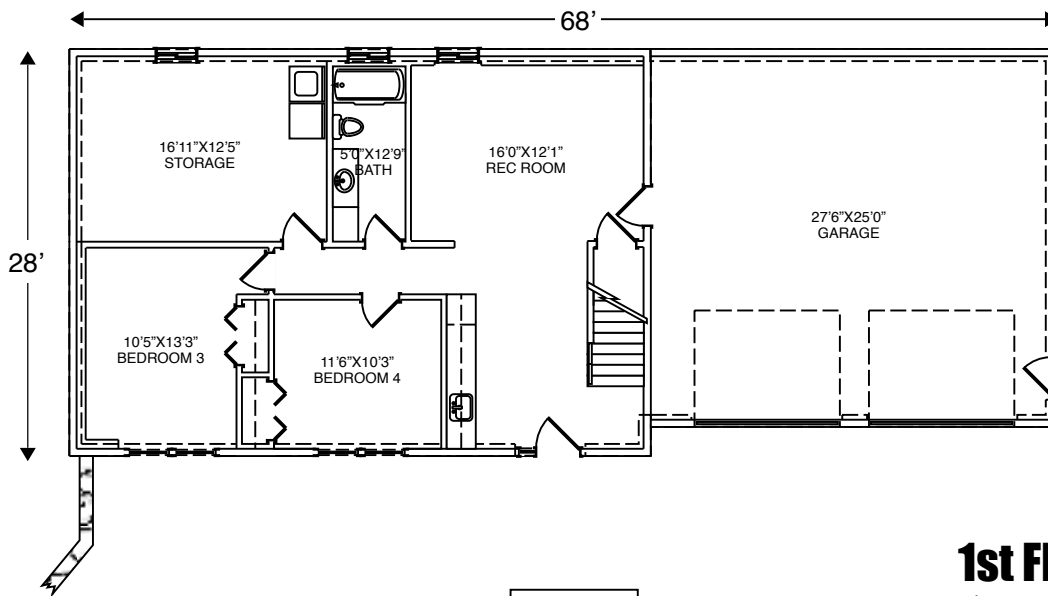

#220404

1965 sq ft, 4 Bedroom, 2 Bath

WALK-OUT front  
IN-LAW

**Basement PLAN**  
885 sq ft

**1st FLOOR PLAN**  
1080 sq ft

rear elevation

right elevation

left elevation