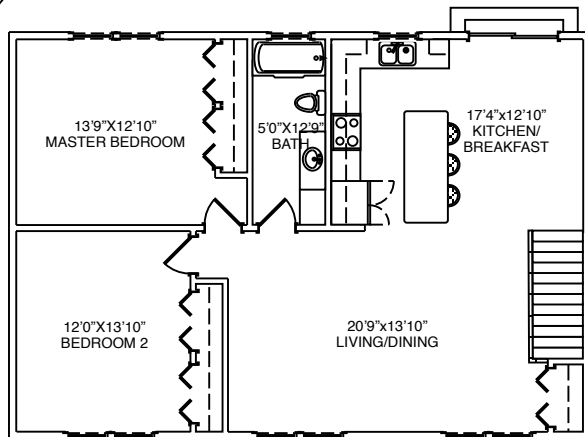

#220404

1965 sq ft, 4 Bedroom, 2 Bath

WALK-OUT front  
IN-LAW

**Basement PLAN**  
885 sq ft

**1st FLOOR PLAN**  
1080 sq ft

rear elevation

right elevation

left elevation