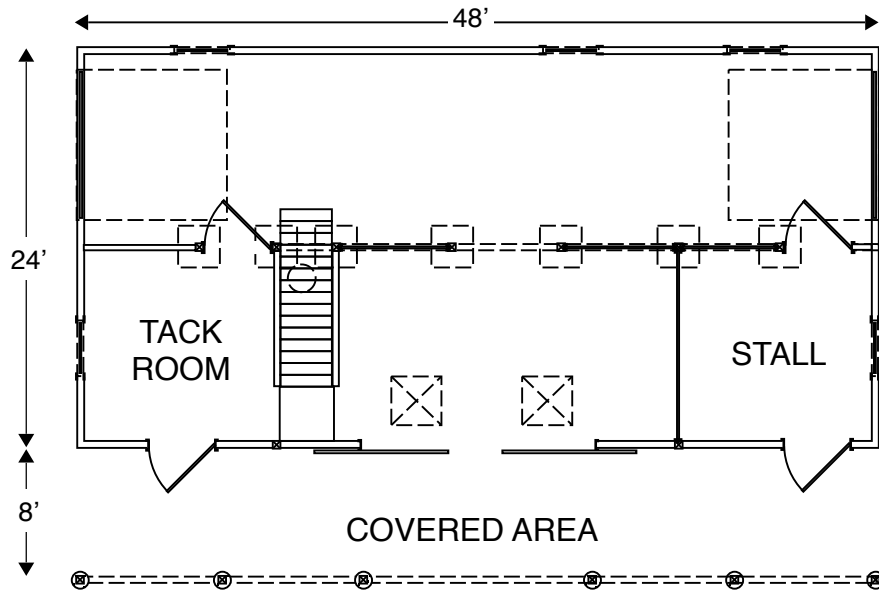

#11-2298

32X48 BARN, 9x9 DOORS (10 pitch) W/LOFT

rear elevation

right elevation

left elevation