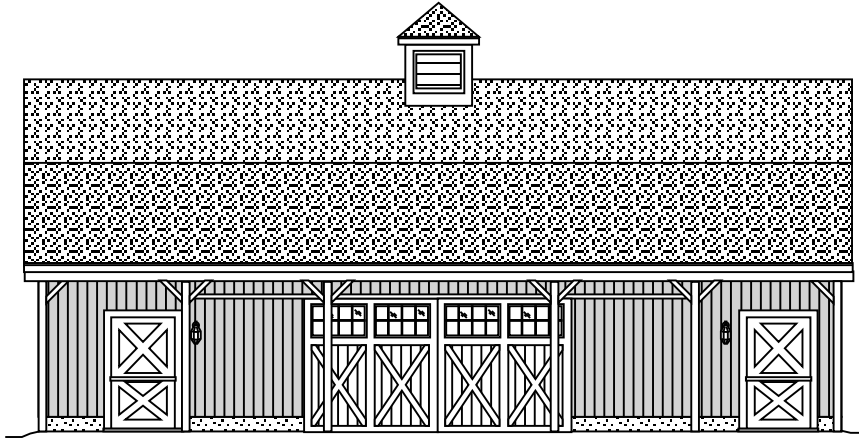

#11-2298

32X48 BARN, 9x9 DOORS (10 pitch) W/LOFT

rear elevation

right elevation

left elevation