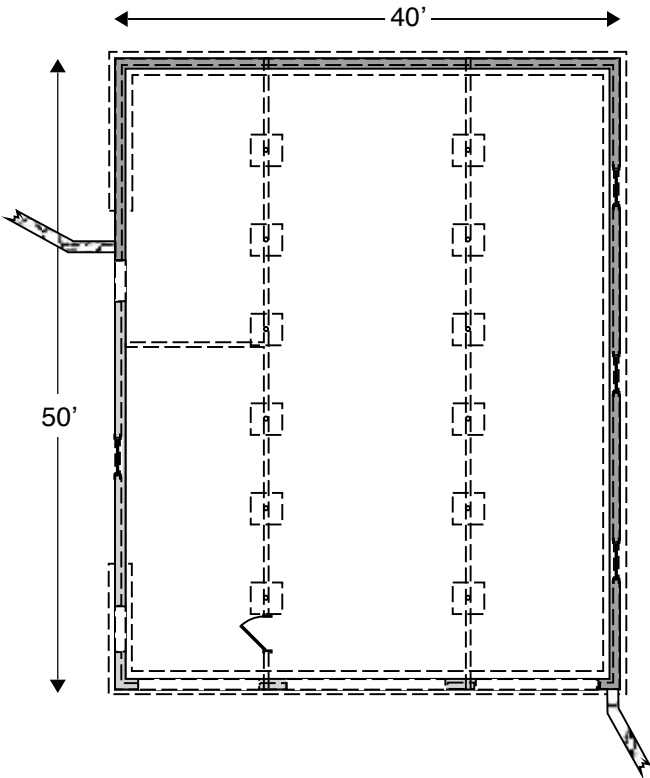

#160420

40x50 BARN 9x7 & 12x15 DOORS (5 pitch)

rear elevation

right elevation

left elevation