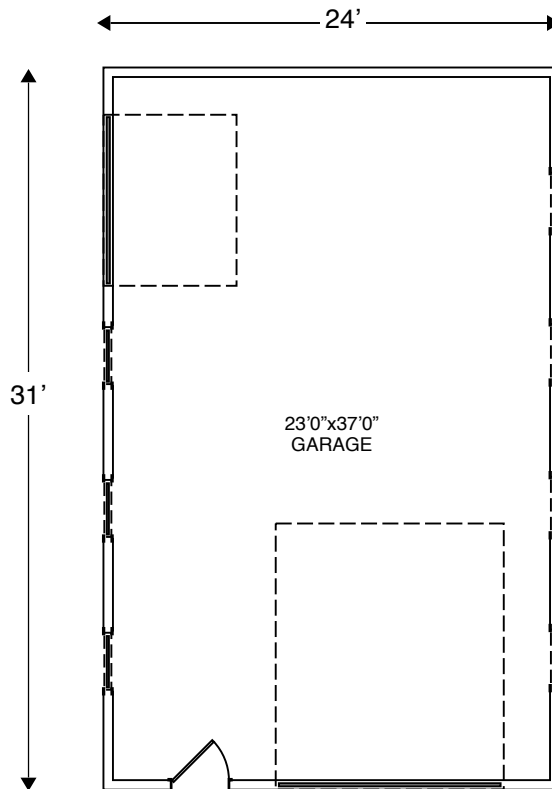

#210426

24x31 GARAGE 12x14 & 9x7 DOORS (9 pitch)

rear elevation

right elevation

left elevation