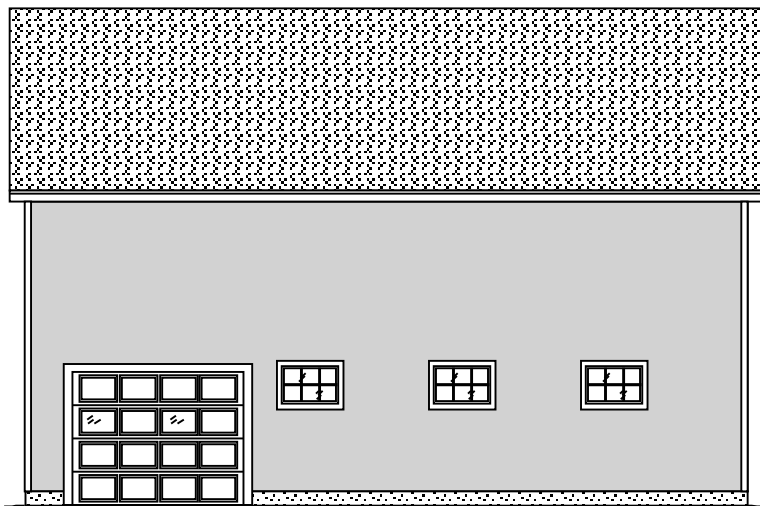

#210426

24x31 GARAGE 12x14 & 9x7 DOORS (9 pitch)

rear elevation

right elevation

left elevation