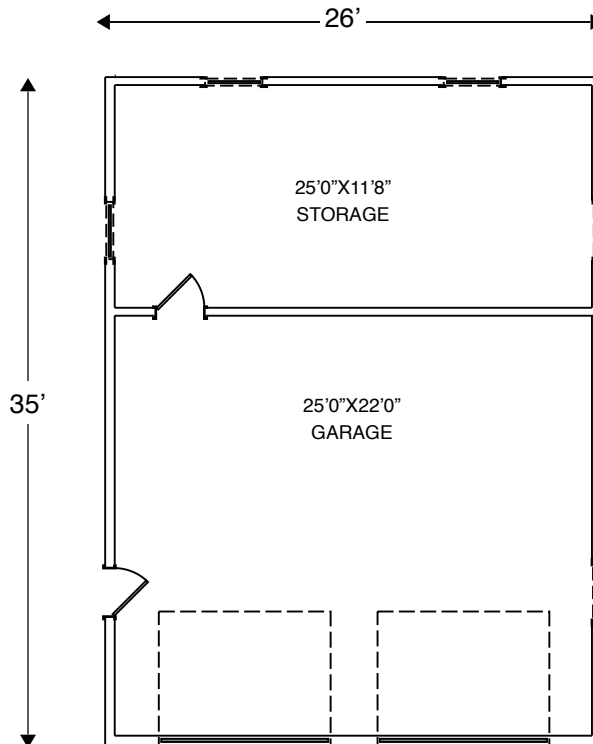

#210810b

26x35 GARAGE 9x7 DOORS (8 pitch)

rear elevation

right elevation

left elevation