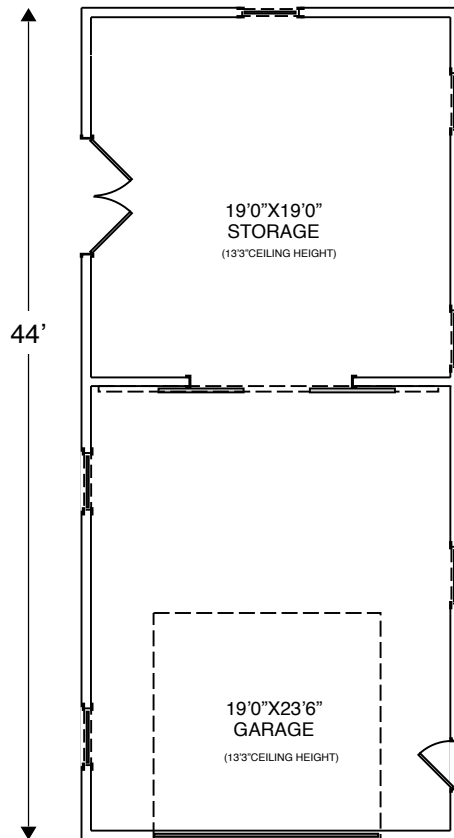

# 20x44 GARAGE 12x12 DOOR (8 pitch)

20'

19'0"X19'0"  
STORAGE  
(13'3"CEILING HEIGHT)

19'0"X23'6"  
GARAGE  
(13'3"CEILING HEIGHT)

44'

rear elevation

right elevation

left elevation