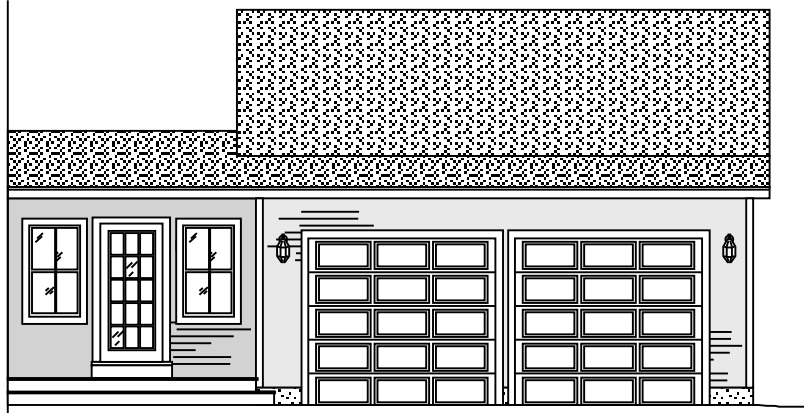

#220603

36x24 GARAGE 9x8 DOORS (8&5 pitch) w/mudroom

rear elevation

right elevation