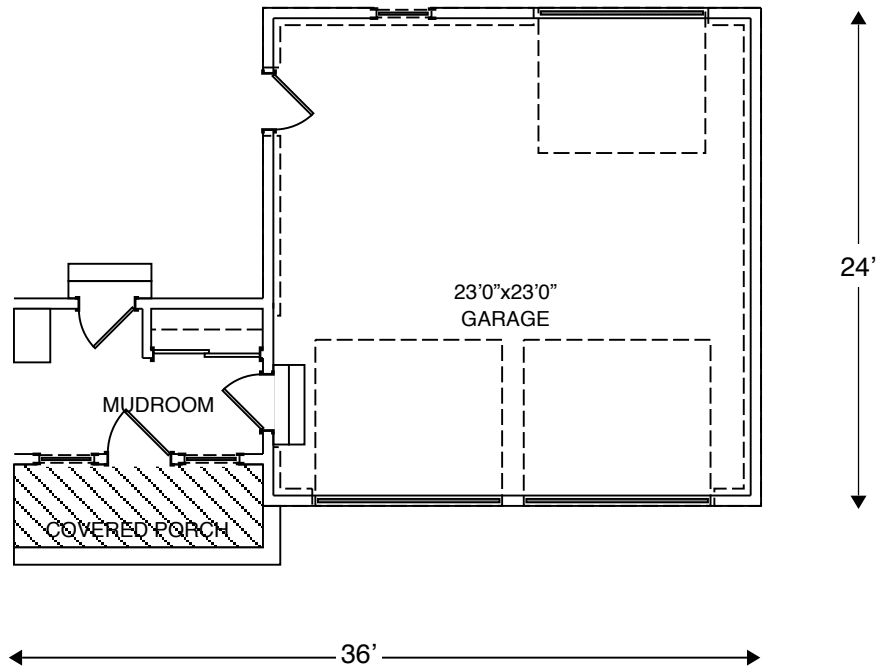

#220603

36x24 GARAGE 9x8 DOORS (8&5 pitch) w/mudroom

rear elevation

right elevation