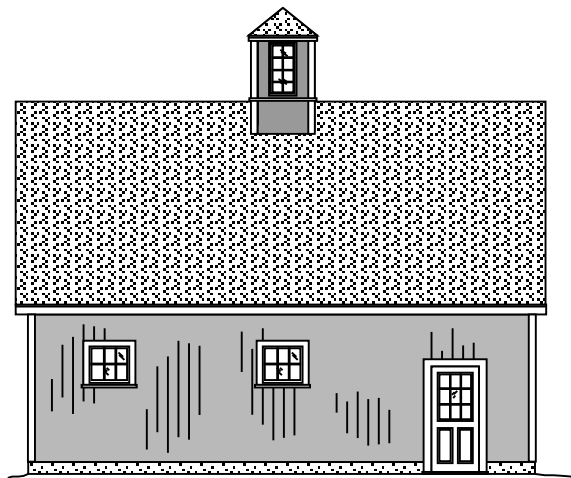

#9-2082

24x32 BARN, 9x8 GARAGE DOOR (12 pitch) W/STORAGE

rear elevation

right elevation

left elevation