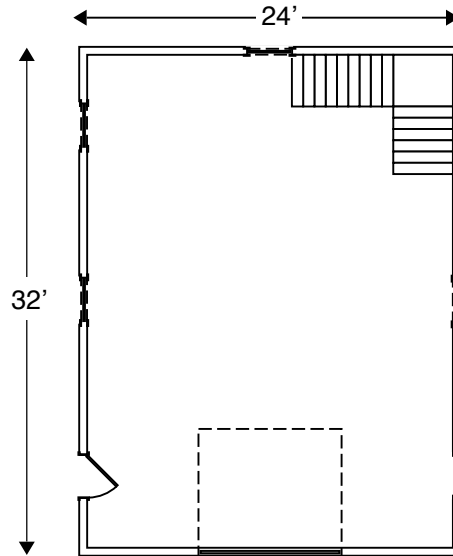

#9-2082

24x32 BARN, 9x8 GARAGE DOOR (12 pitch) W/STORAGE

rear elevation

right elevation

left elevation