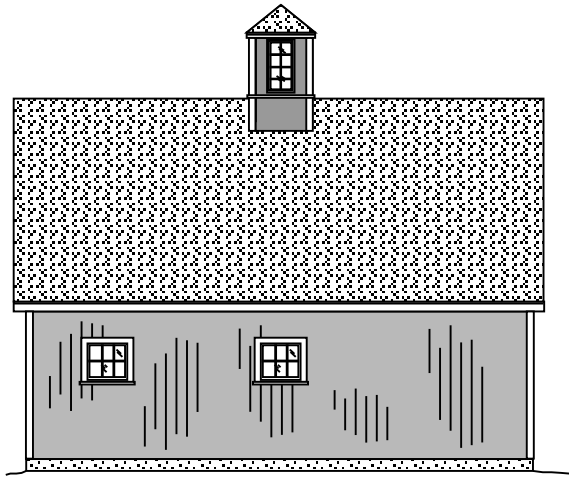

#9-2082

24x32 BARN, 9x8 GARAGE DOOR (12 pitch) W/STORAGE

rear elevation

right elevation

left elevation