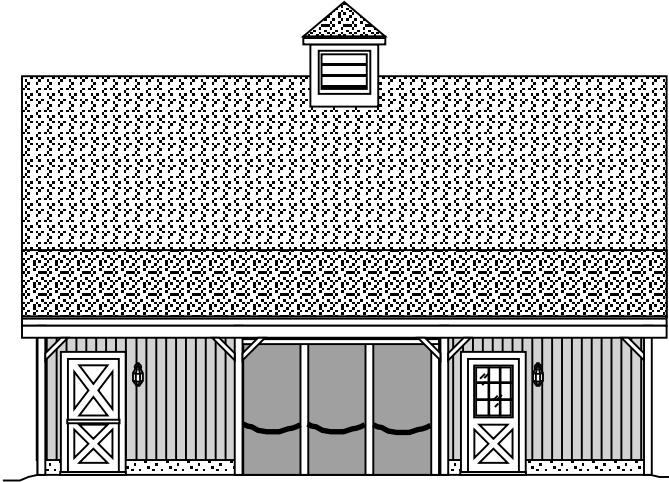

#9-2381

30x36 BARN, 8X8 DOORS (10 pitch) W/STORAGE AREA

rear elevation

right elevation

left elevation