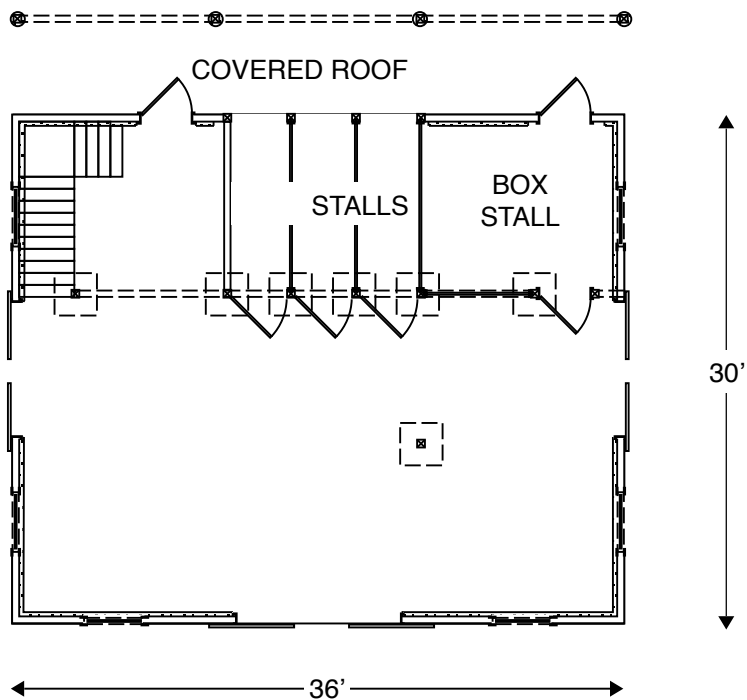

#9-2381

30x36 BARN, 8X8 DOORS (10 pitch) W/STORAGE AREA

rear elevation

right elevation

left elevation