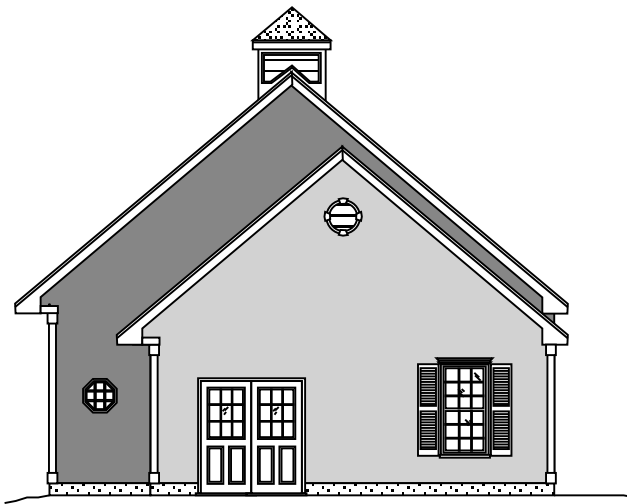

# 48x30 GARAGE 10x10 & 9x8 GARAGE DOORS (10 pitch)

rear elevation

right elevation

left elevation