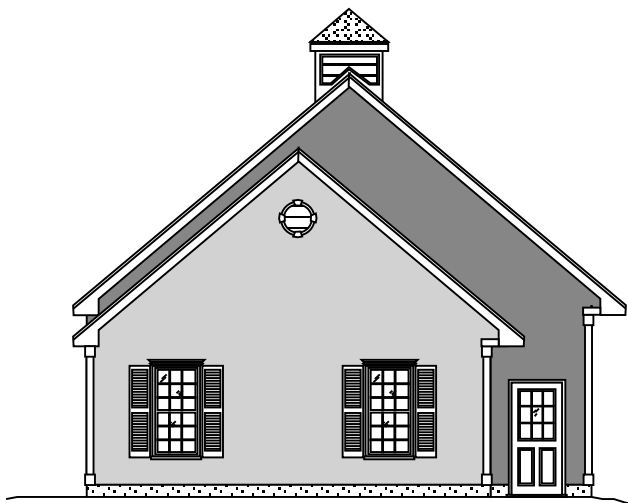

# 48x30 GARAGE 10x10 & 9x8 GARAGE DOORS (10 pitch)

rear elevation

right elevation

left elevation