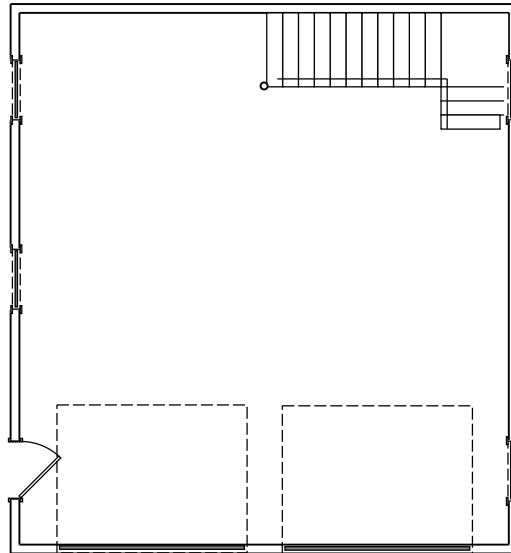

#13-2149a

24x26 GARAGE 9x7 GARAGE DOORS (10 pitch)

with storage loft

24'

26'

rear elevation

right elevation

left elevation