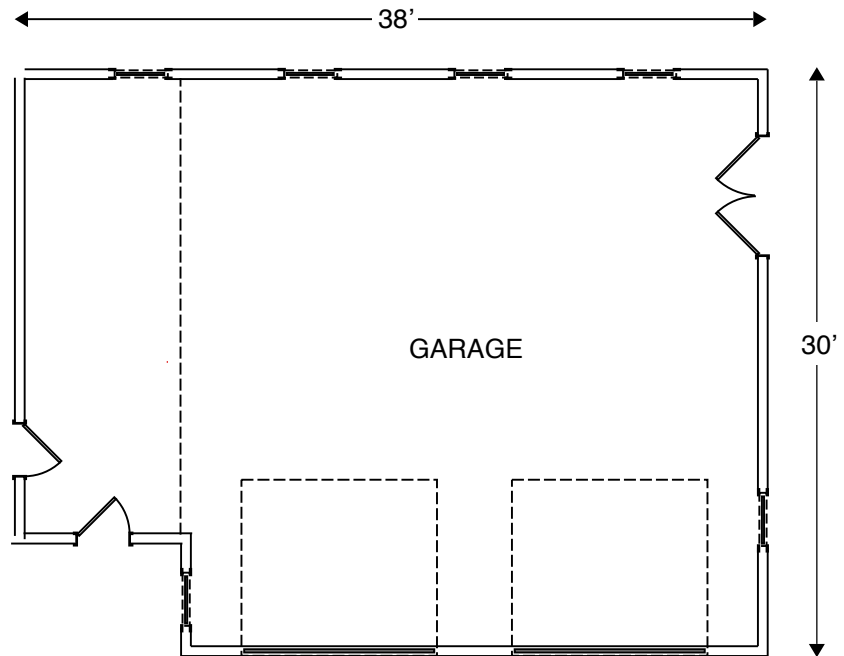

#230209

38x30 GARAGE 10X9 DOORS (6&4 pitch)

rear elevation

right elevation