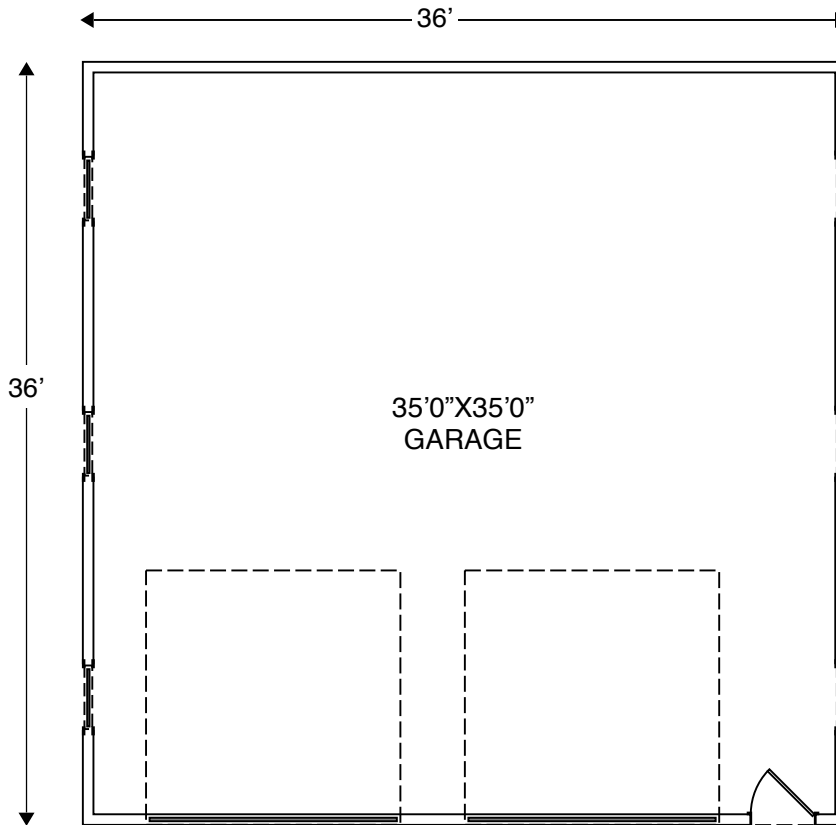

# 36X36 GARAGE 12X12 DOORS (6 pitch)

rear elevation

right elevation

left elevation