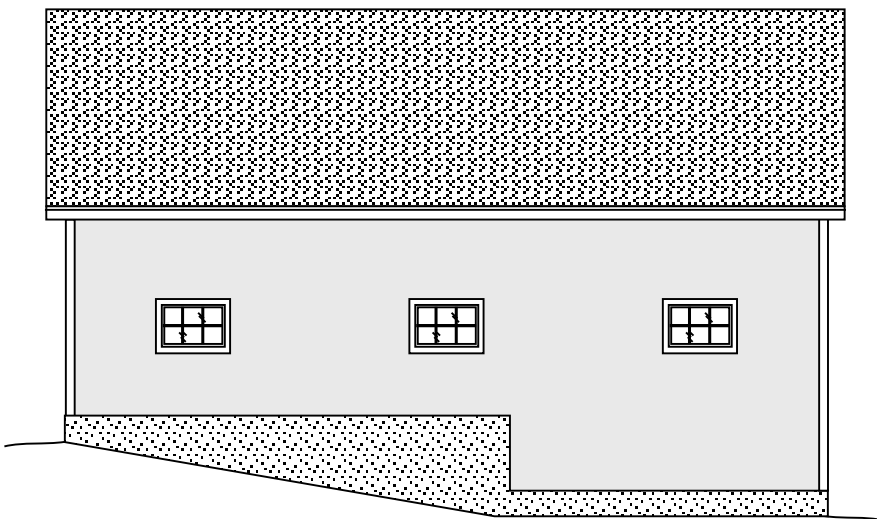

# 36X36 GARAGE 12X12 DOORS (6 pitch)

rear elevation

right elevation

left elevation