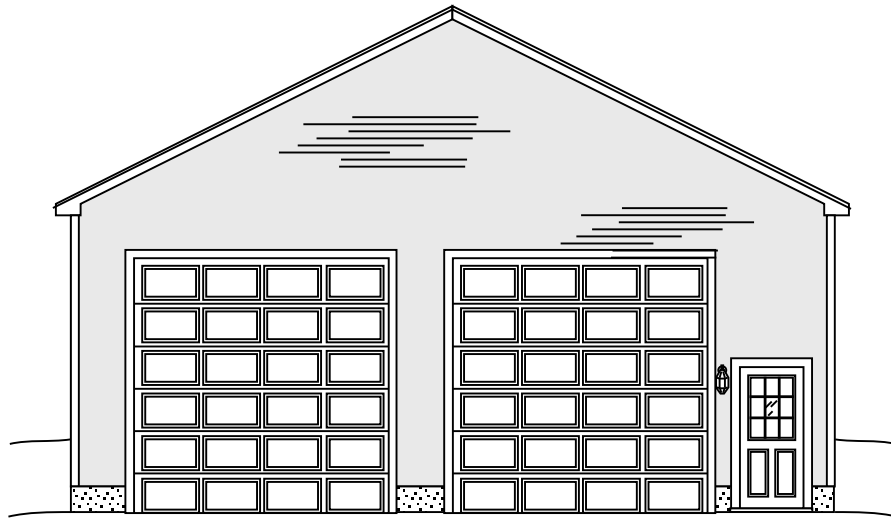

#230324

# 36X36 GARAGE 12X12 DOORS (6 pitch)

rear elevation

right elevation

left elevation