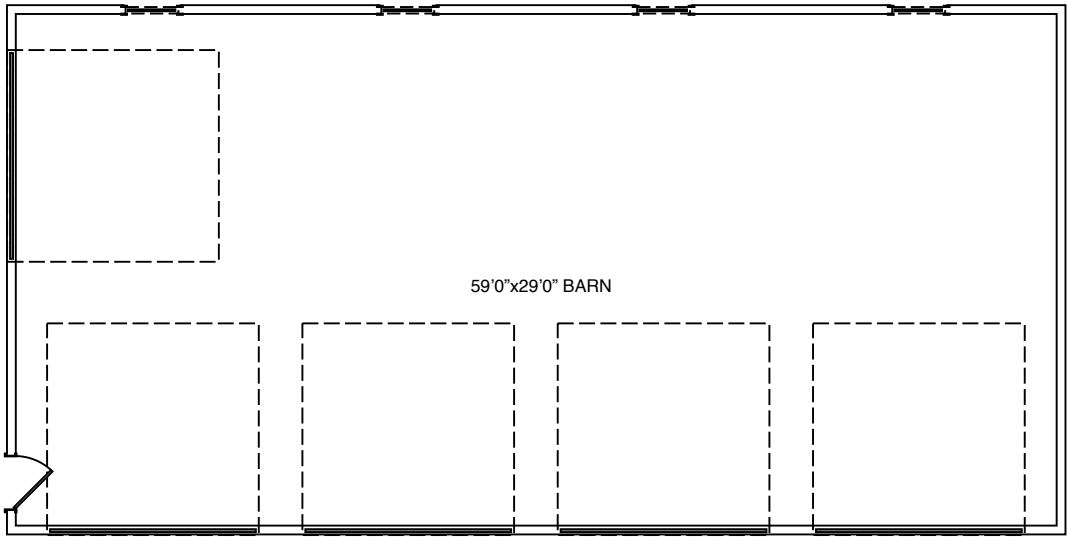

#230512

60x30 barn 12x12 garage doors (12 & 6 pitch)

60'

30'

rear elevation

right elevation

left elevation