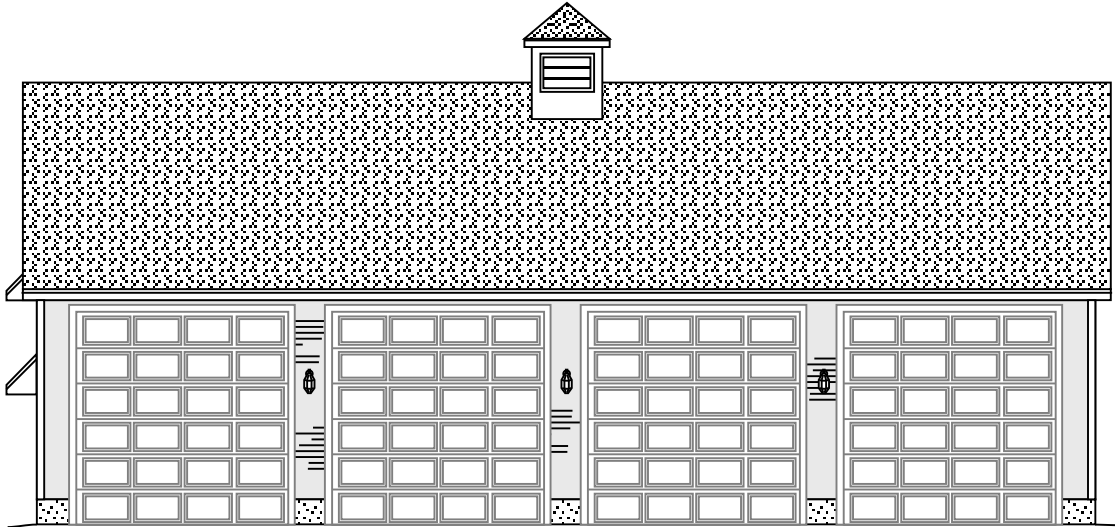

#230512

60x30 barn 12x12 garage doors (12 & 6 pitch)

60'

30'

rear elevation

right elevation

left elevation