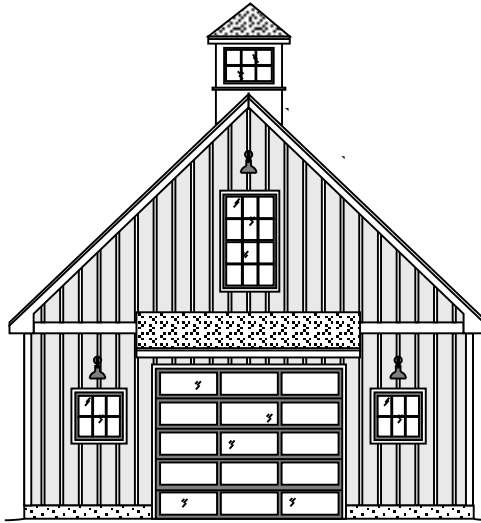

#240118

24X46 GARAGE 10x8 & 9x8 GARAGE DOORS (11 pitch)

STORAGE ABOVE

rear elevation

right elevation

left elevation