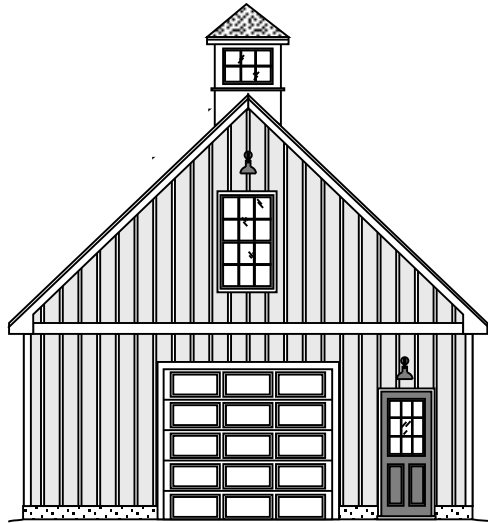

#240118

24X46 GARAGE 10x8 & 9x8 GARAGE DOORS (11 pitch)

STORAGE ABOVE

rear elevation

right elevation

left elevation