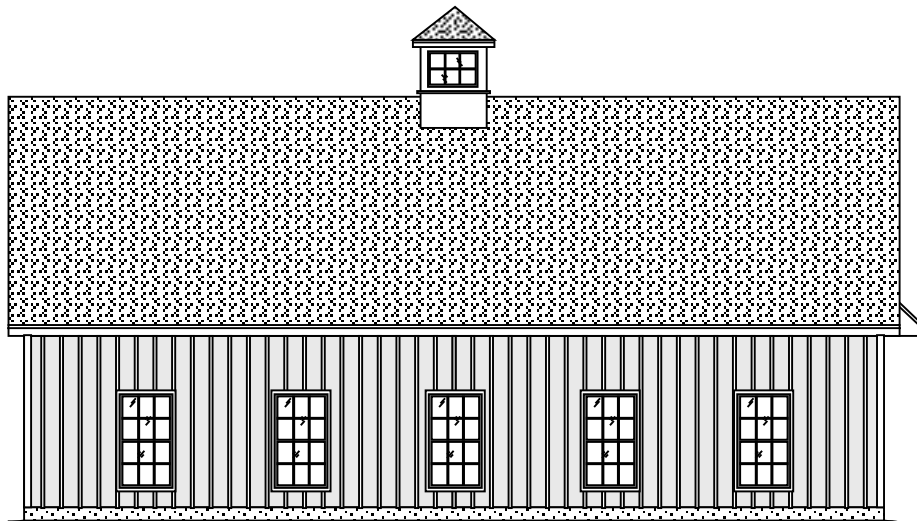

#240118

24X46 GARAGE 10x8 & 9x8 GARAGE DOORS (11 pitch)

STORAGE ABOVE

rear elevation

right elevation

left elevation