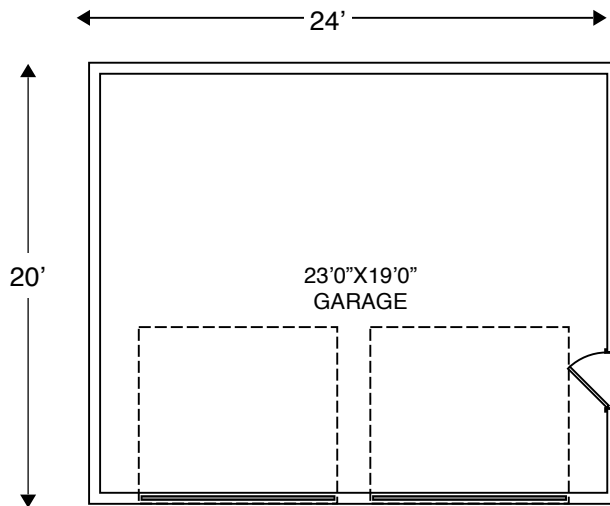

#240315

24x20 garage 9x8 garage doors (4 pitch)

1st FLOOR PLAN

rear elevation

right elevation

left elevation