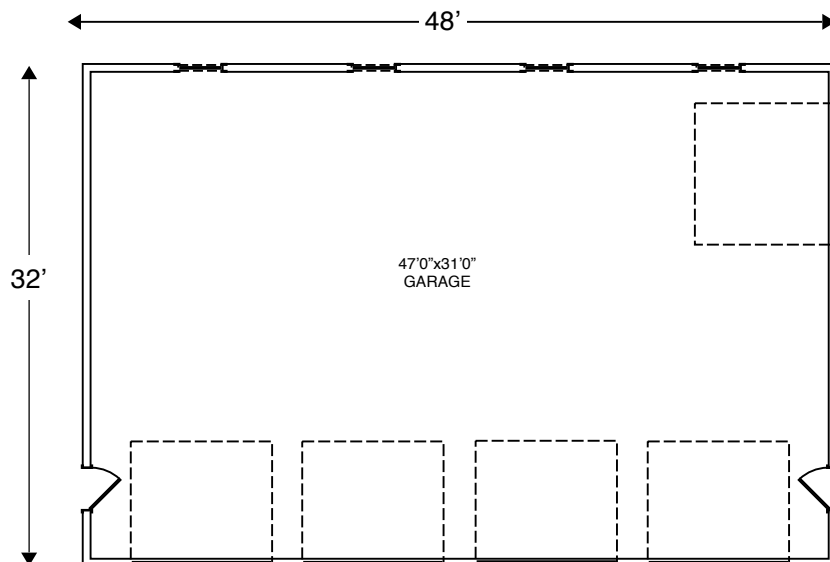

# 48x32 garage 9x8 garage doors (8 pitch)

optional LIFT & STORAGE

rear elevation

right elevation

left elevation