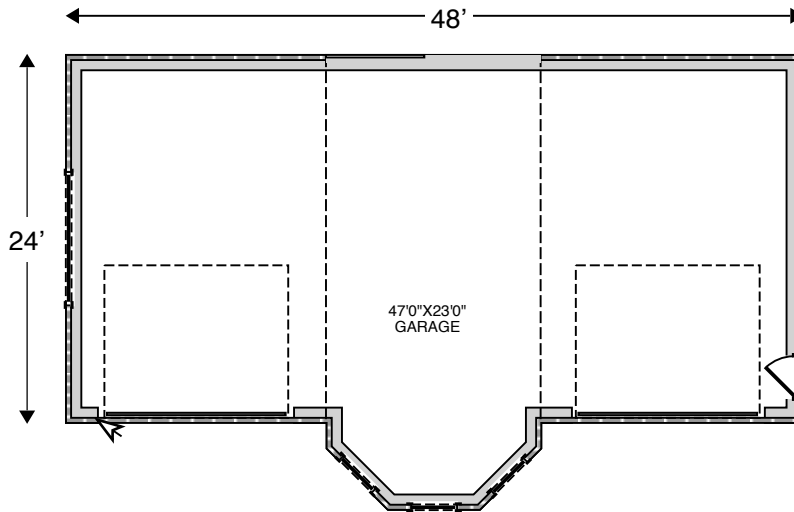

#241028

48X24 GARAGE 12X10 DOORS (8 pitch)

1st FLOOR PLAN

2nd FLOOR PLAN

rear elevation

right elevation

left elevation